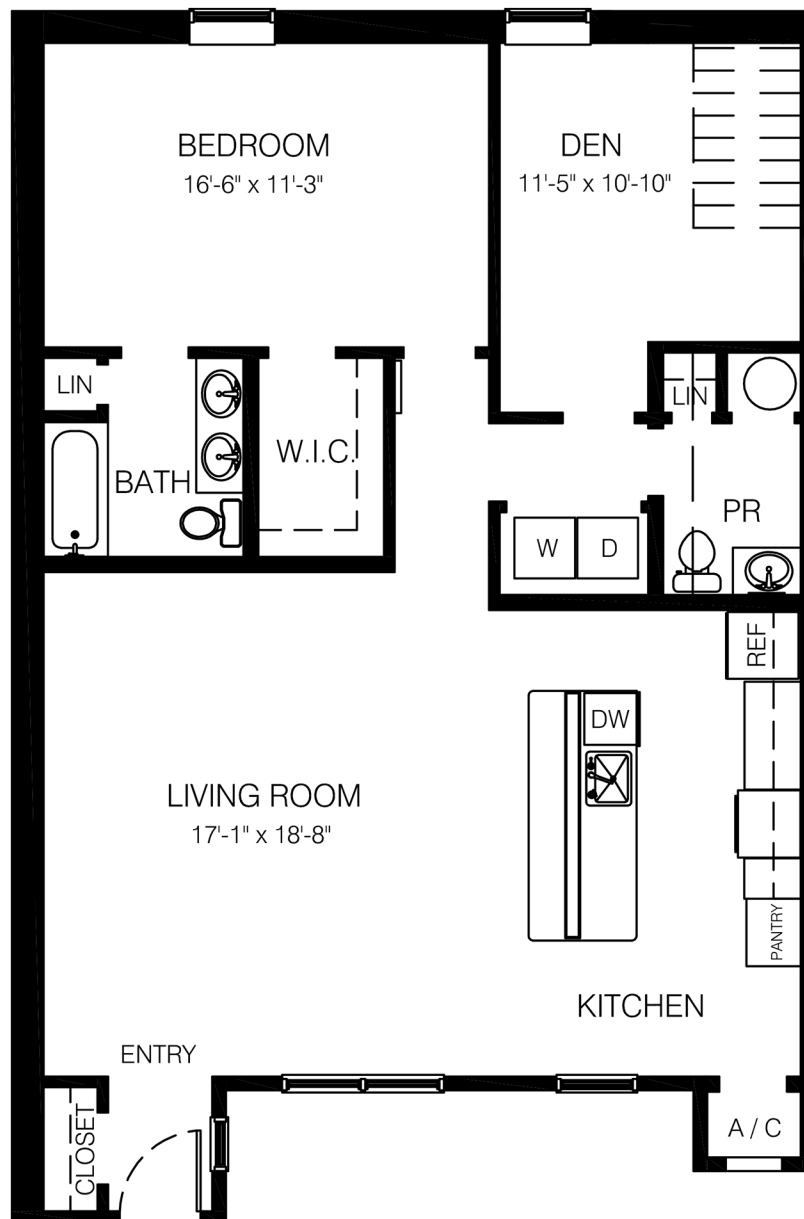

Plymouthtowne APARTMENTS

(610) 279-4949 • pta@plymouthtowne.com

PREMIERE

1 Bedroom Lower

1.5 Bath & Den

1105 +/- SF

Plans, dimensions, and square feet are approximate representations and subject to change without prior notice.