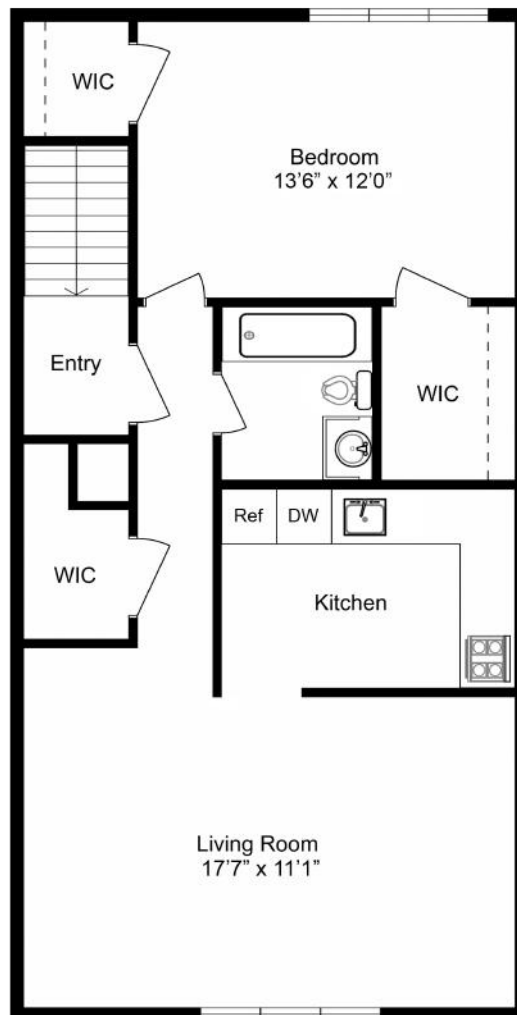

Plymouthtowne
APARTMENTS

(610) 279-4949 • pta@plymouthtowne.com

TRADITIONAL

1 Bedroom Upper

1 Bath
700 +/- SF

Plans, dimensions, and square feet are approximate representations and subject to change without prior notice.

Plymouthtowne
APARTMENTS

(610) 279-4949 • pta@plymouthtowne.com

TRADITIONAL

1 Bedroom Middle

1 Bath
700 +/- SF

Plans, dimensions, and square feet are approximate representations and subject to change without prior notice.

Plymouthtowne
APARTMENTS

(610) 279-4949 • pta@plymouthtowne.com

TRADITIONAL

1 Bedroom Lower

1 Bath
700 +/- SF

Plans, dimensions, and square feet are approximate representations and subject to change without prior notice.

Plymouthtowne
APARTMENTS

(610) 279-4949 • pta@plymouthtowne.com

TRADITIONAL

2 Bedroom Upper

1 Bath
800 +/- SF

Plans, dimensions, and square feet are approximate representations and subject to change without prior notice.