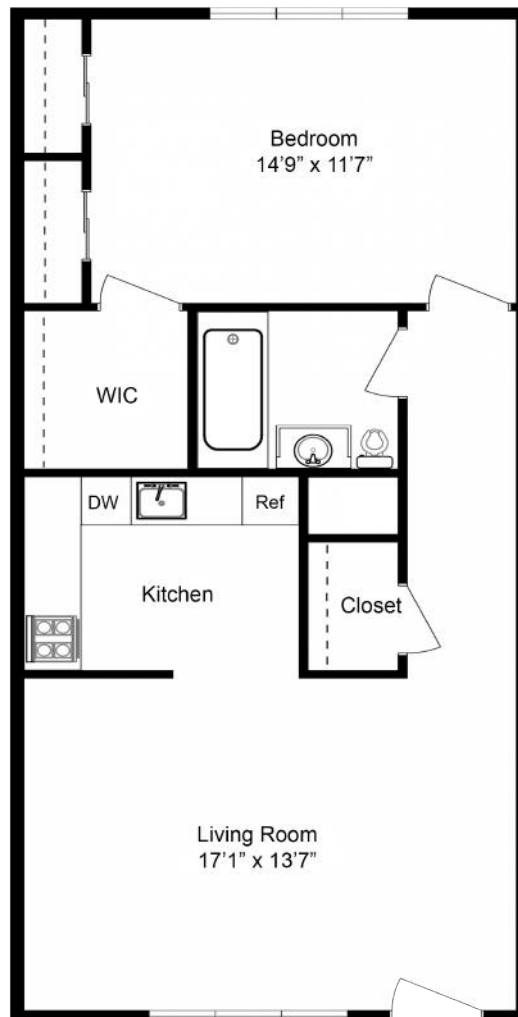

Plymouthtowne
APARTMENTS

(610) 279-4949 • pta@plymouthtowne.com

TRADITIONAL

1 Bedroom Upper

1 Bath
700 +/- SF

Plans, dimensions, and square feet are approximate representations and subject to change without prior notice.

Plymouthtowne
APARTMENTS

(610) 279-4949 • pta@plymouthtowne.com

TRADITIONAL

1 Bedroom Middle

1 Bath
700 +/- SF

Plans, dimensions, and square feet are approximate representations and subject to change without prior notice.

Plymouthtowne
APARTMENTS

(610) 279-4949 • pta@plymouthtowne.com

TRADITIONAL

1 Bedroom Lower

1 Bath
700 +/- SF

Plans, dimensions, and square feet are approximate representations and subject to change without prior notice.

Plymouthtowne
APARTMENTS

(610) 279-4949 • pta@plymouthtowne.com

TRADITIONAL

2 Bedroom Upper

1 Bath
800 +/- SF

Plans, dimensions, and square feet are approximate representations and subject to change without prior notice.