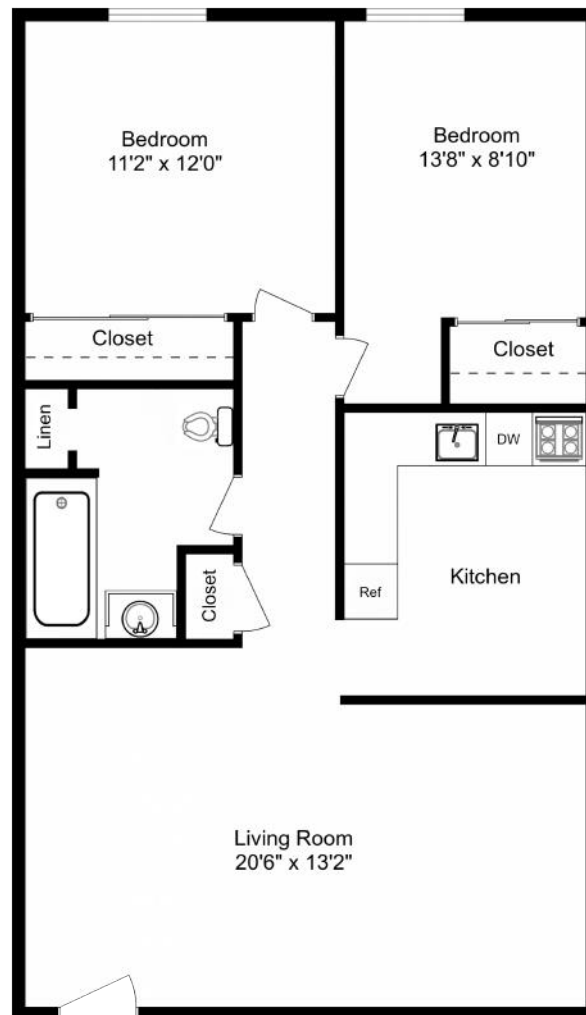

Plymouthtowne
APARTMENTS

(610) 279-4949 • pta@plymouthtowne.com

TRADITIONAL

2 Bedroom Upper

1 Bath
800 +/- SF

Plans, dimensions, and square feet are approximate representations and subject to change without prior notice.

Plymouthtowne
APARTMENTS

(610) 279-4949 • pta@plymouthtowne.com

TRADITIONAL

2 Bedroom Middle

1 Bath

800 +/- SF

Plans, dimensions, and square feet are approximate representations and subject to change without prior notice.

Plymouthtowne
APARTMENTS

(610) 279-4949 • pta@plymouthtowne.com

TRADITIONAL

2 Bedroom Lower

1 Bath
800 +/- SF

Plans, dimensions, and square feet are approximate representations and subject to change without prior notice.