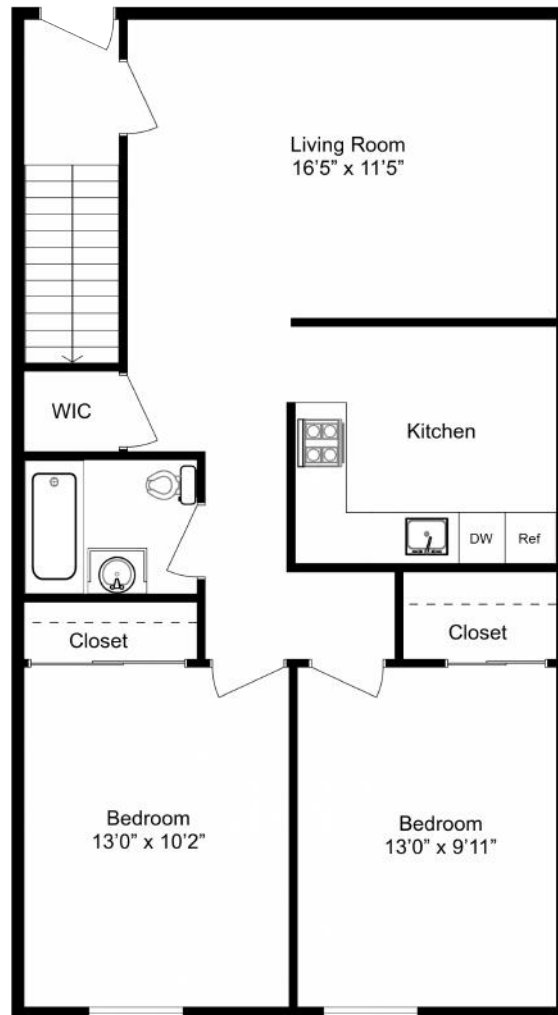

Plymouthtowne
APARTMENTS

(610) 279-4949 • pta@plymouthtowne.com

TRADITIONAL

2 Bedroom Upper

1 Bath
800 +/- SF

Plans, dimensions, and square feet are approximate representations and subject to change without prior notice.

Plymouthtowne
APARTMENTS

(610) 279-4949 • pta@plymouthtowne.com

TRADITIONAL

2 Bedroom Middle

1 Bath

800 +/- SF

Plans, dimensions, and square feet are approximate representations and subject to change without prior notice.

Plymouthtowne
APARTMENTS

(610) 279-4949 • pta@plymouthtowne.com

TRADITIONAL

2 Bedroom Lower

1 Bath
800 +/- SF

Plans, dimensions, and square feet are approximate representations and subject to change without prior notice.