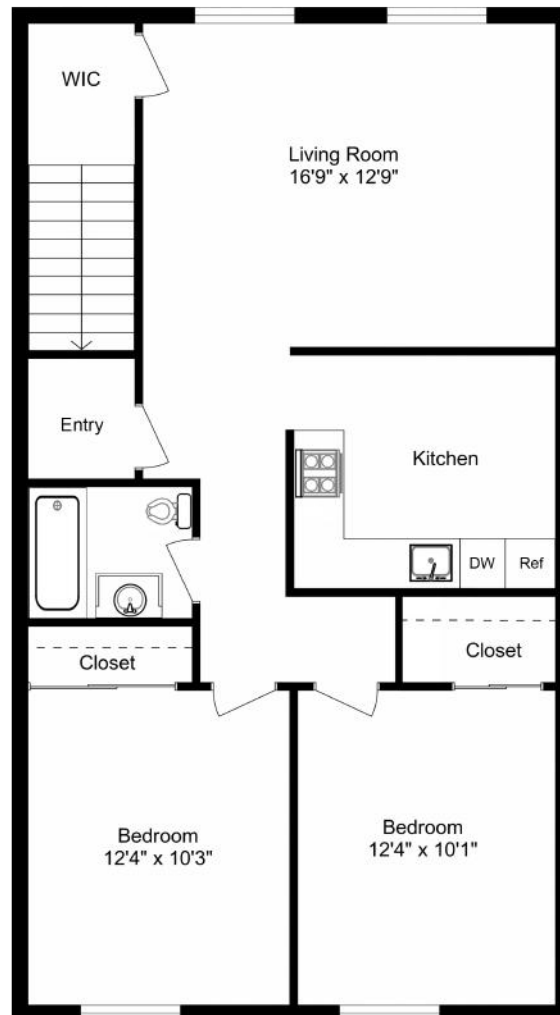

Plymouthtowne
APARTMENTS

(610) 279-4949 • pta@plymouthtowne.com

TRADITIONAL

1 Bedroom Middle

1 Bath
700 +/- SF

Plans, dimensions, and square feet are approximate representations and subject to change without prior notice.

Plymouthtowne
APARTMENTS

(610) 279-4949 • pta@plymouthtowne.com

TRADITIONAL

1 Bedroom Lower

1 Bath
700 +/- SF

Plans, dimensions, and square feet are approximate representations and subject to change without prior notice.

Plymouthtowne
APARTMENTS

(610) 279-4949 • pta@plymouthtowne.com

TRADITIONAL

2 Bedroom Upper

1 Bath
800 +/- SF

Plans, dimensions, and square feet are approximate representations and subject to change without prior notice.

Plymouthtowne
APARTMENTS

(610) 279-4949 • pta@plymouthtowne.com

TRADITIONAL

2 Bedroom Middle

1 Bath

800 +/- SF

Plans, dimensions, and square feet are approximate representations and subject to change without prior notice.