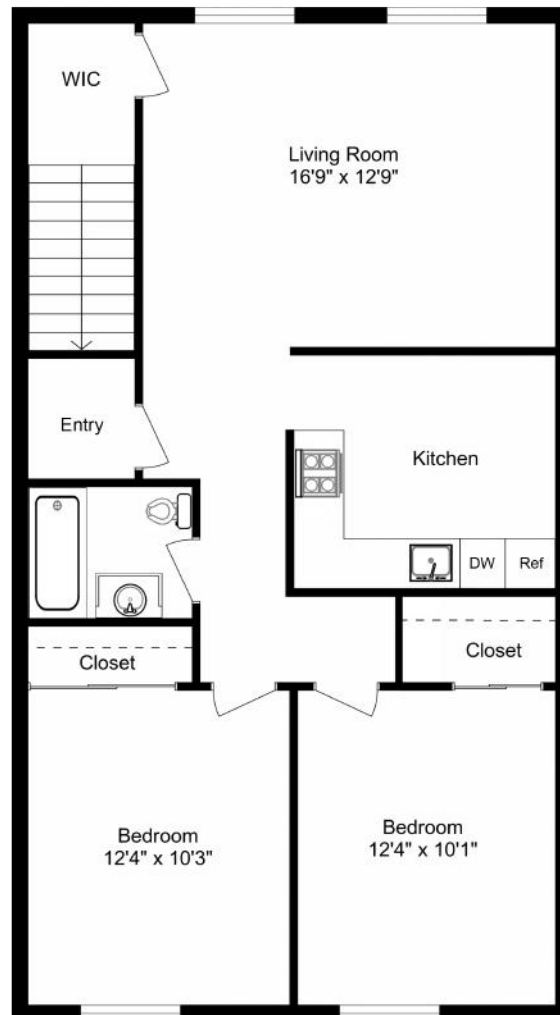

Plymouthtowne
APARTMENTS

(610) 279-4949 • pta@plymouthtowne.com

TRADITIONAL

2 Bedroom Upper

1 Bath

800 +/- SF

Plans, dimensions, and square feet are approximate representations and subject to change without prior notice.