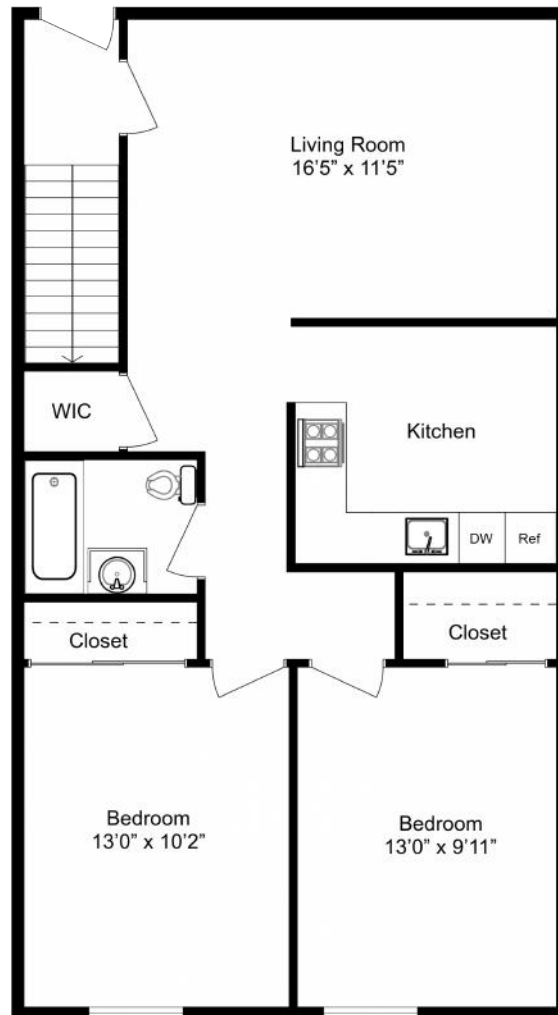

## TRADITIONAL

### 2 Bedroom Middle

1 Bath

800 +/- SF

Plans, dimensions, and square feet are approximate representations and subject to change without prior notice.