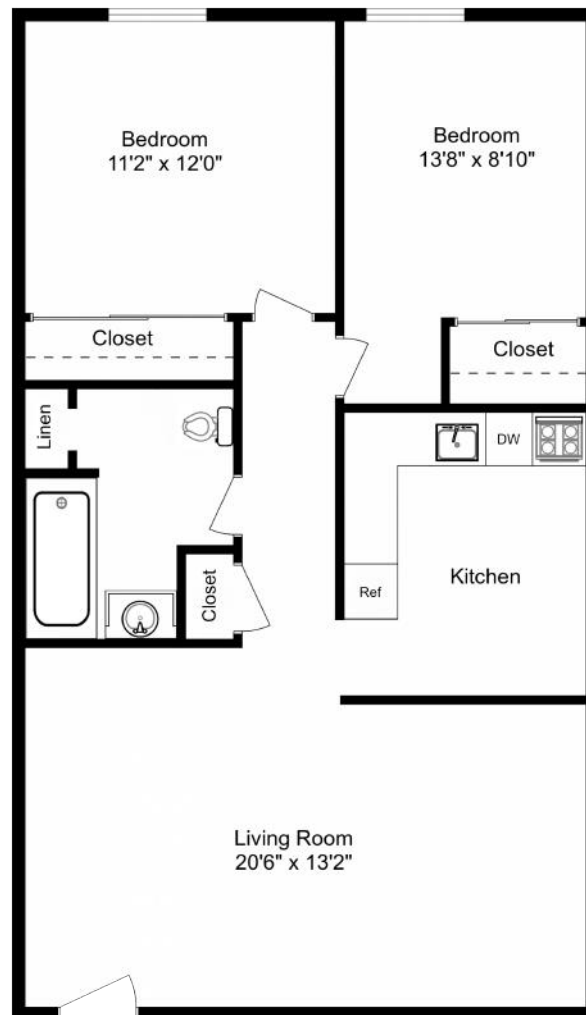

Plymouthtowne
APARTMENTS

(610) 279-4949 • pta@plymouthtowne.com

TRADITIONAL

2 Bedroom Lower

1 Bath
800 +/- SF

Plans, dimensions, and square feet are approximate representations and subject to change without prior notice.