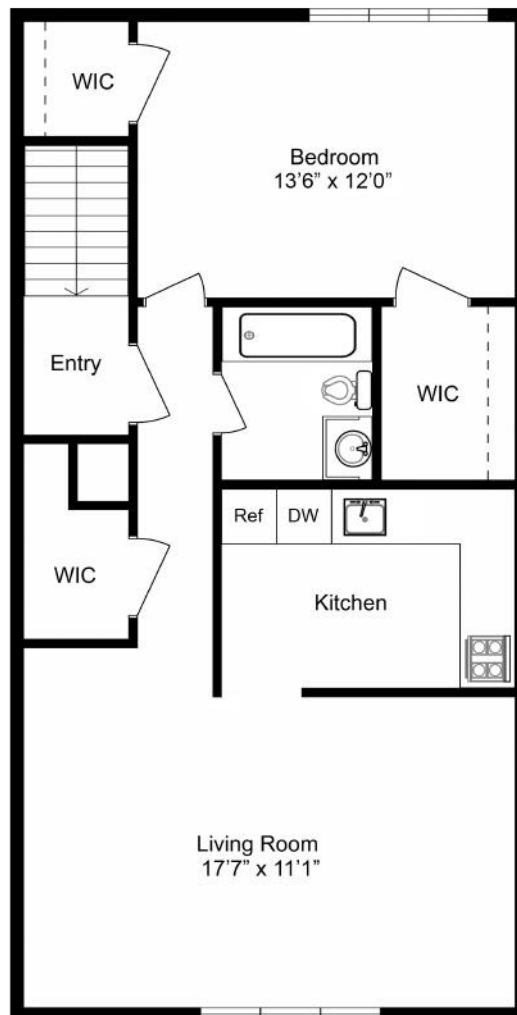

Plymouthtowne
APARTMENTS

(610) 279-4949 • pta@plymouthtowne.com

TRADITIONAL

1 Bedroom Upper

1 Bath
700 +/- SF

Plans, dimensions, and square feet are approximate representations and subject to change without prior notice.