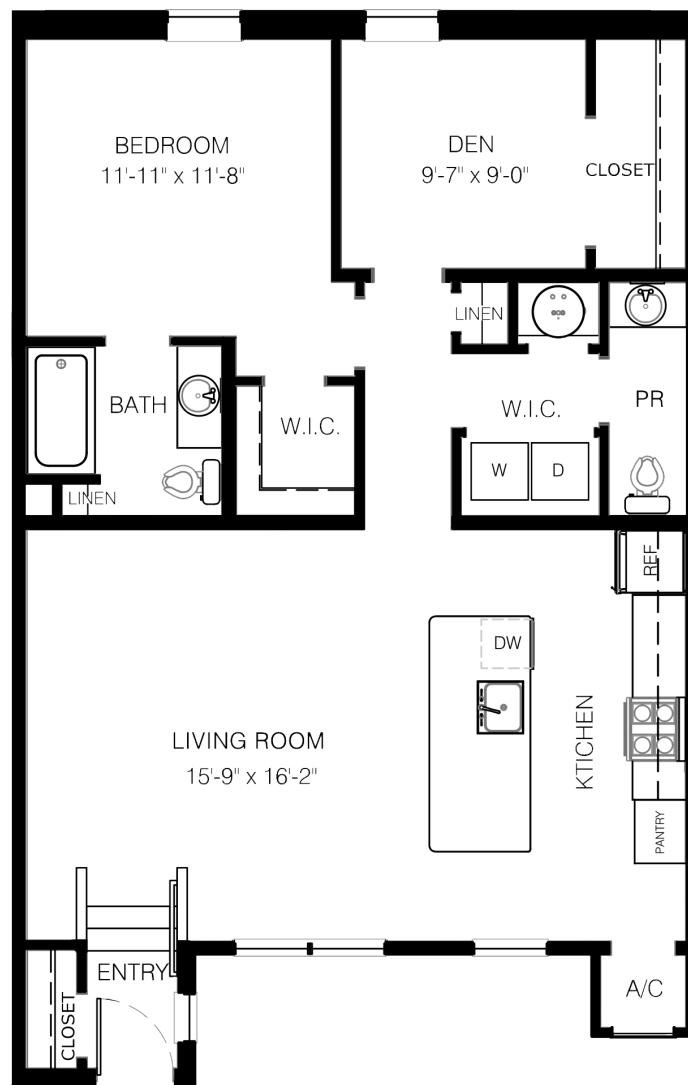

Plymouthtowne APARTMENTS

(610) 279-4949 • pta@plymouthtowne.com

PREMIERE

1 Bedroom Lower

1.5 Bath & Den
955 +/- SF

Plans, dimensions, and square feet are approximate representations and subject to change without prior notice.